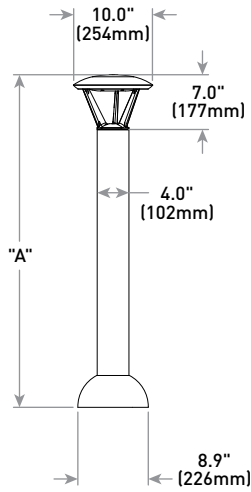

THE EDGE® LED Pathway Luminaire

with Welded Base

Model	Dim. "A"	Weight*
Pathway (P3)	36" (914mm)	17.9 lbs. [8.1kg]
Pathway (P4)	42" (1068mm)	18.6 lbs. [8.4kg]
Pedestrian (P8)	96" (2438mm)	28.4 lbs [12.9kg]

* Add 4.5 lbs. [2.0kg] for 347-480V

PRELIMINARY